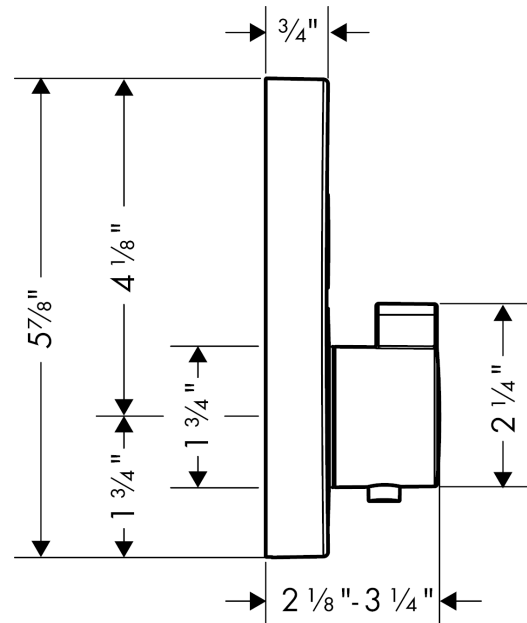

ShowerSelect Round Thermostatic 1-Function Trim

Finishes : **brushed nickel** Part no. : **15744821**

Description

Features

- Select push-button on/off control for 1 outlet
- Thermostatic cartridge
- Start/stop cartridge
- Anti-scald 100° safety stop
- Flow: 7 GPM

Item details

List Price \$ 772.00

Technology

Compliance

Product image

Scale drawing

ShowerSelect Round Thermostatic 1-Function Trim
Finishes : **brushed nickel** Part no. : **15744821**

Exploded drawing

Year of production: >12/14

ShowerSelect Round Thermostatic 1-Function Trim

Finishes : **brushed nickel** Part no. : **15744821**

Spare parts list

Year of production: >12/14

Pos.	Description	Part no.	Price	PU
1	non return valve	97980000	-	1
2	noise reduction	94073000	-	1
3	O-ring 16x2	98133000	-	1
4	set of screws	96525000	-	1
5	shut off unit	95758000	-	1
6	nut	98368000	-	1
7	Select-adapter	92219000	-	1
8	set of symbols	92218000	-	1
9	thermostat cartridge	98282001	-	1
10	O-ring 20x1,5	98197000	-	1
11	O-ring 25x1,5	98146000	-	1
12	O-ring 25x2,5	92146000	-	1
13	nut	98913000	-	1
14	sleeve	92216820	-	1
15	handle fixing set	95843000	-	1
16	set of fixing screws	96454000	-	1
17	O-ring 44x4	98471000	-	1
18	escutcheon Ø 150 mm	92272821	-	1
19	extension 25 mm	13595000	-	1
20	extension 22 mm (Ø 170 mm)	13596820	-	1
21	set of fixing screws	97747000	-	1
22	fit-up aid	92540000	-	1
a	handle for thermostat	92215821	-	1
b	holder for escutcheon	98793000	-	1
c	shut off unit (special)	92361000	-	1
d	compensation set 1°	95521000	-	1