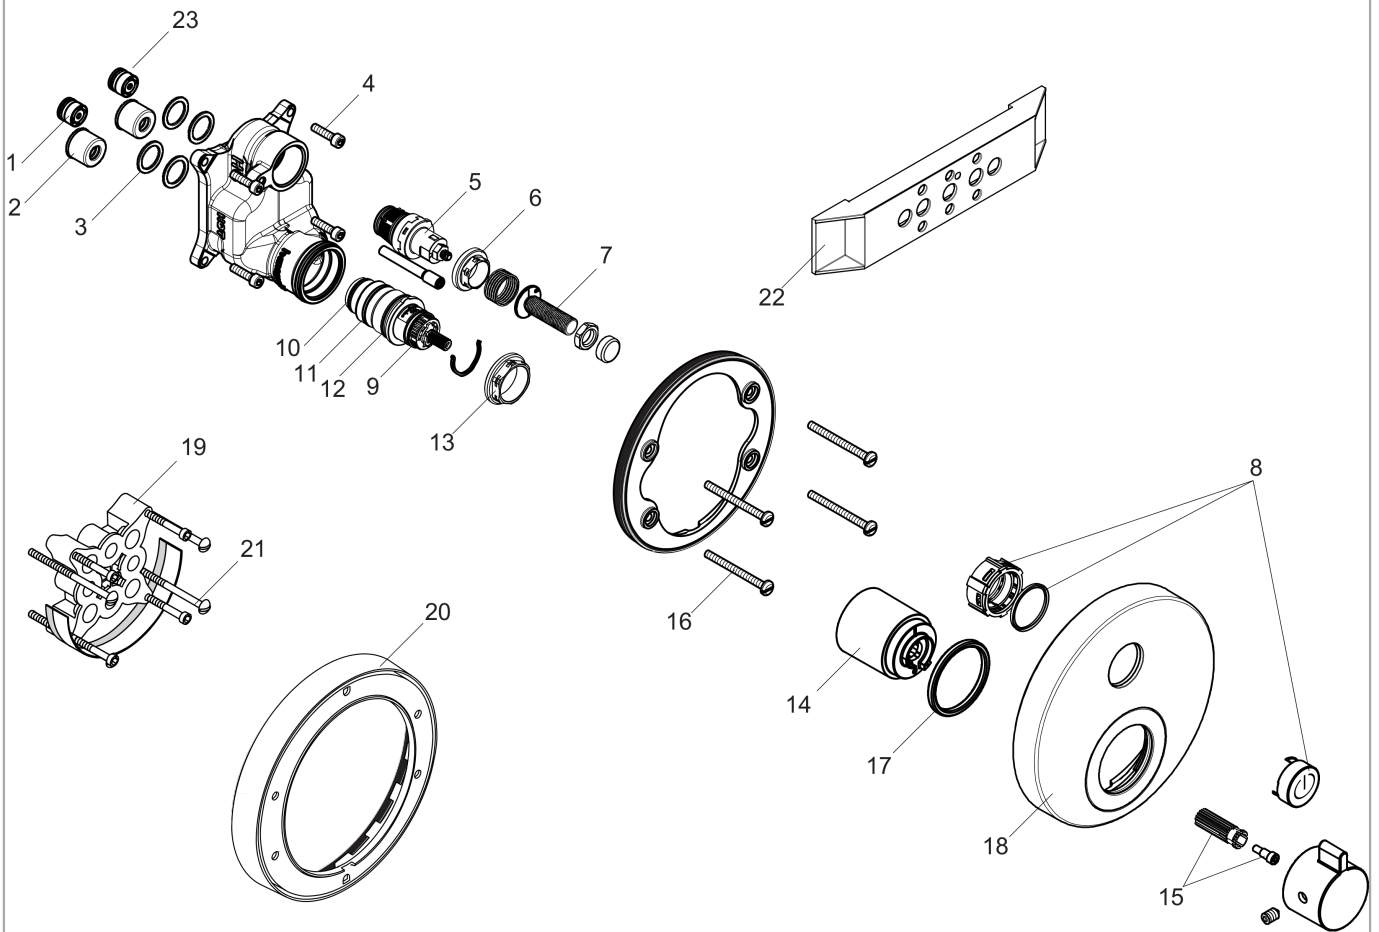

ShowerSelect Round Thermostatic 1-Function Trim

Finishes : **brushed nickel** Part no. : **15744821**

Description

Features

- Select push-button on/off control for 1 outlet
- Thermostatic cartridge
- Start/stop cartridge
- Anti-scald 100° safety stop
- Flow: 7 GPM

Item details

List Price \$ 772.00

Technology

Compliance

Product image

Scale drawing

ShowerSelect Round Thermostatic 1-Function Trim
Finishes : **brushed nickel** Part no. : **15744821**

Exploded drawing

Year of production: >12/14

ShowerSelect Round Thermostatic 1-Function Trim

Finishes : **brushed nickel** Part no. : **15744821**

Spare parts list

Year of production: >12/14

Pos.	Description	Part no.	Price	PU
1	non return valve	97980000	-	1
2	noise reduction	94073000	-	1
3	O-ring 16x2	98133000	-	1
4	set of screws	96525000	-	1
5	shut off unit	95758000	-	1
6	nut	98368000	-	1
7	Select-adapter	92219000	-	1
8	set of symbols	92218000	-	1
9	thermostat cartridge	98282001	-	1
10	O-ring 20x1,5	98197000	-	1
11	O-ring 25x1,5	98146000	-	1
12	O-ring 25x2,5	92146000	-	1
13	nut	98913000	-	1
14	sleeve	92216820	-	1
15	handle fixing set	95843000	-	1
16	set of fixing screws	96454000	-	1
17	O-ring 44x4	98471000	-	1
18	escutcheon Ø 150 mm	92272821	-	1
19	extension 25 mm	13595000	-	1
20	extension 22 mm (Ø 170 mm)	13596820	-	1
21	set of fixing screws	97747000	-	1
22	fit-up aid	92540000	-	1
a	handle for thermostat	92215821	-	1
b	holder for escutcheon	98793000	-	1
c	shut off unit (special)	92361000	-	1
d	compensation set 1°	95521000	-	1